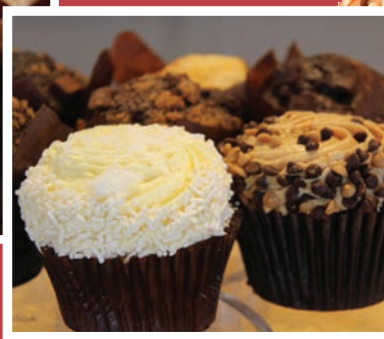

Freshly Prepared
 • Breakfast
 • Lunch • Dinner
Dine-In / Take Out
Catering Available

THE BAGEL BARN
 Cafe & Deli

Monday - Saturday:
 6:00 am - 6:00 pm
Sunday:
 7:00 am - 5:00 pm

103 N. Ridgewood Ave., Edgewater, FL 32132
www.BagelBarnCafeDeli.com • 386-426-2263